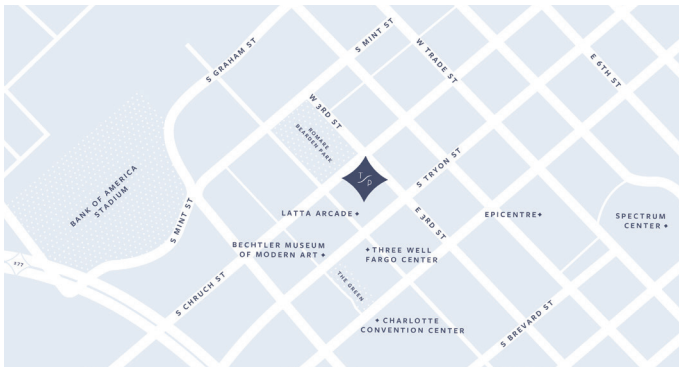

THE HEART OF UPTOWN CHARLOTTE

KIMPTON  
TRYON PARK  
HOTEL

The Queen City is truly a place where the efficiency and sensibilities of a fast-paced city pair with the gracious charm that only the South can provide. In the heart of Uptown, Charlotte's business district, Kimpton Tryon Park Hotel immerses guests in refined, sophisticated style and Southern hospitality tailored to modern day desires.

From our Italian-inspired modern American restaurant, Angeline's, to Merchant & Trade, the 19th floor rooftop bar and lounge overlooking the city, we give guests a true taste of Charlotte's future while grounding ourselves in its present.

## MAP