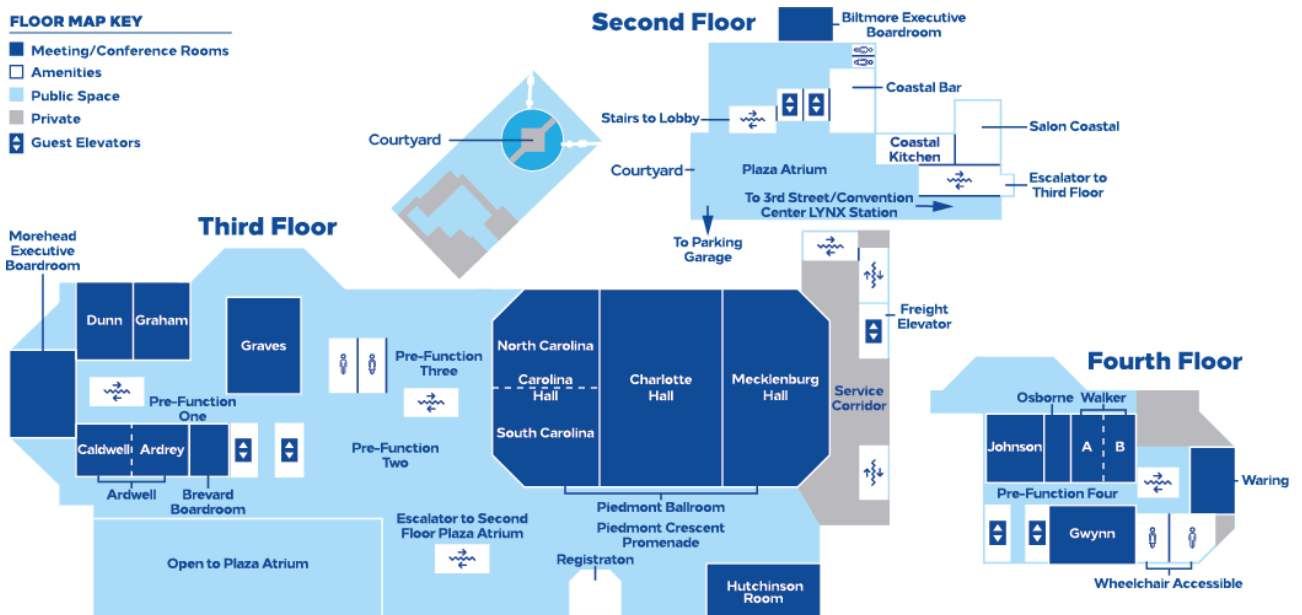

FLOOR MAP KEY

- Meeting/Conference Rooms
- Amenities
- Public Space
- Private
- ↕ Guest Elevators

HILTON CHARLOTTE UPTOWN

HiltonCharlotteUptown.com

222 East Third Street

Charlotte, NC 28202

p | 704.331-4380

email | clthh-salesadm@hilton.com

@HiltonCltUptown

HiltonCharlotteUptown

Hilton
CHARLOTTE UPTOWN